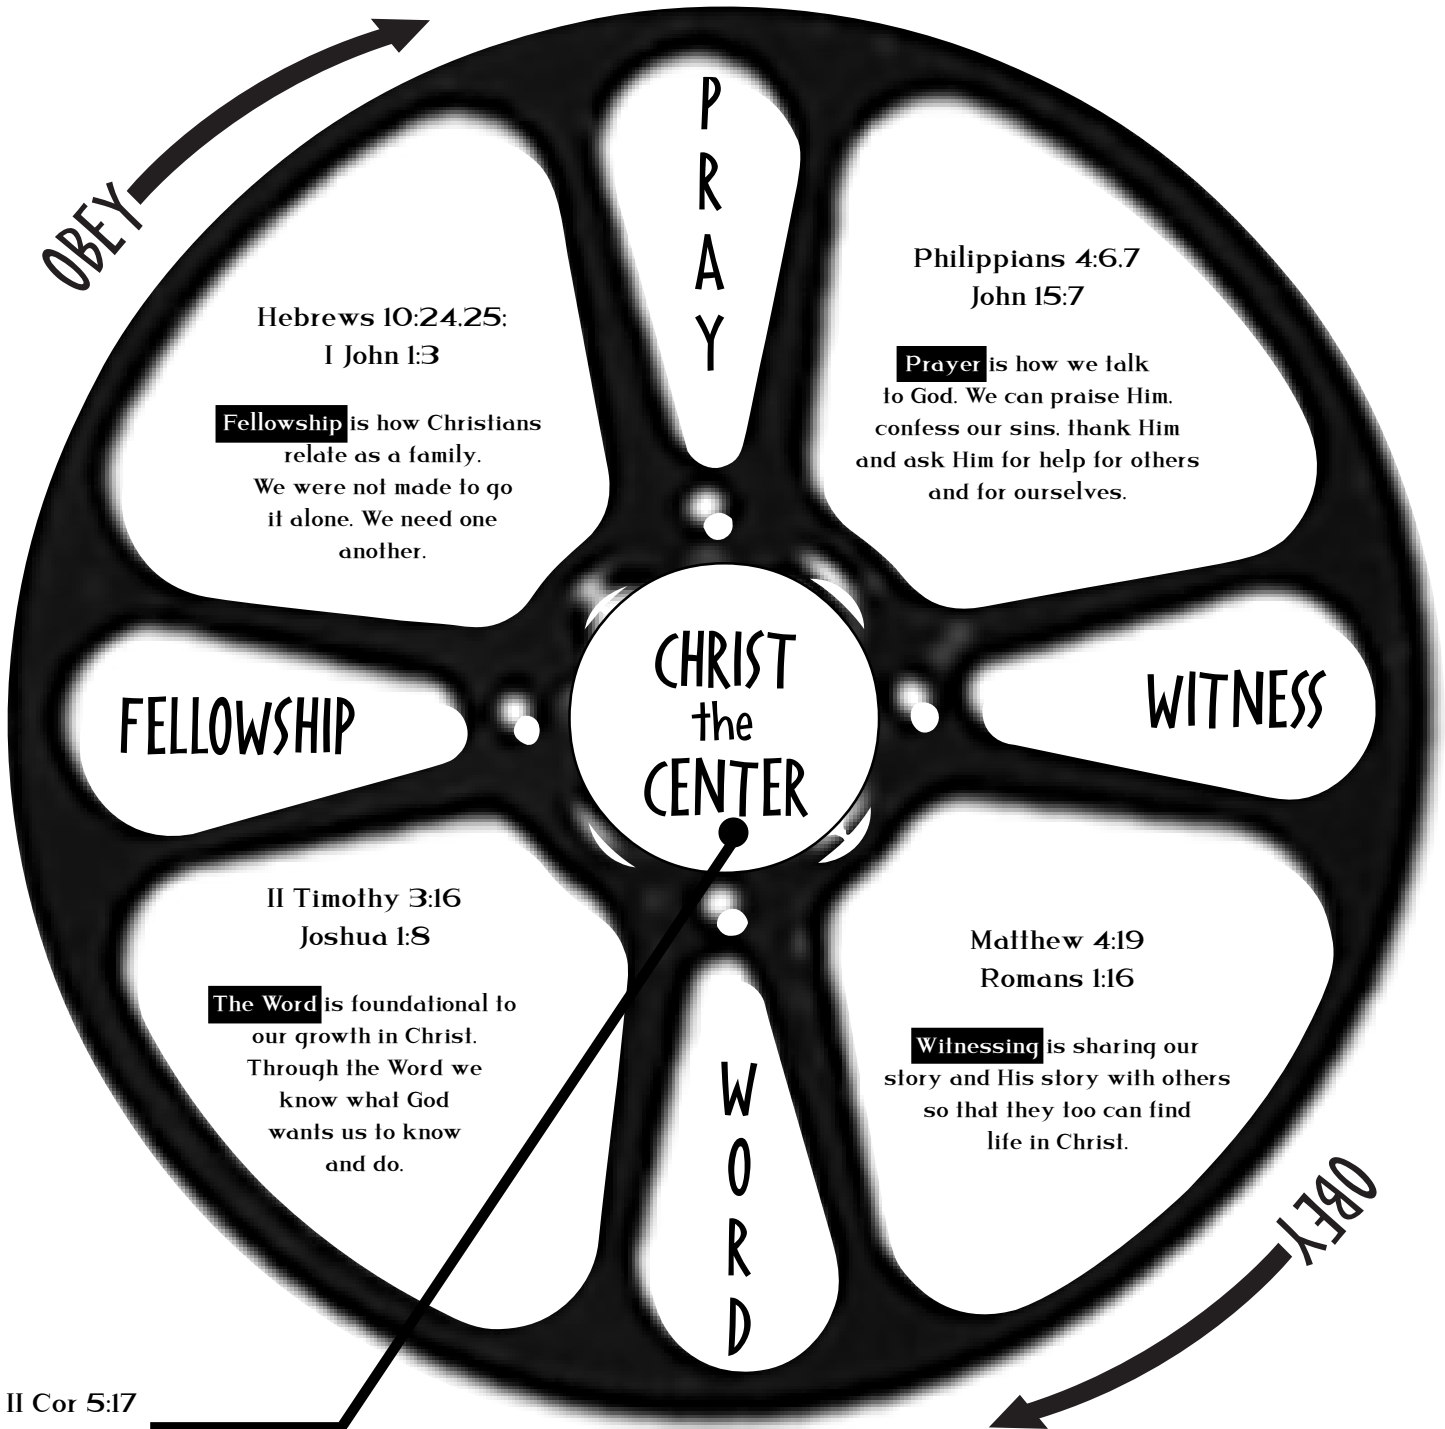

John 14:21  
Romans 12:1

**Obedience** shows our love for God. When we do what He says, we reveal the depth of our trust in Him.

II Cor 5:17  
Gal 2:20

**Christ the Center** Jesus is the power and center of the Christian life and we live out this life in dependence on Him.